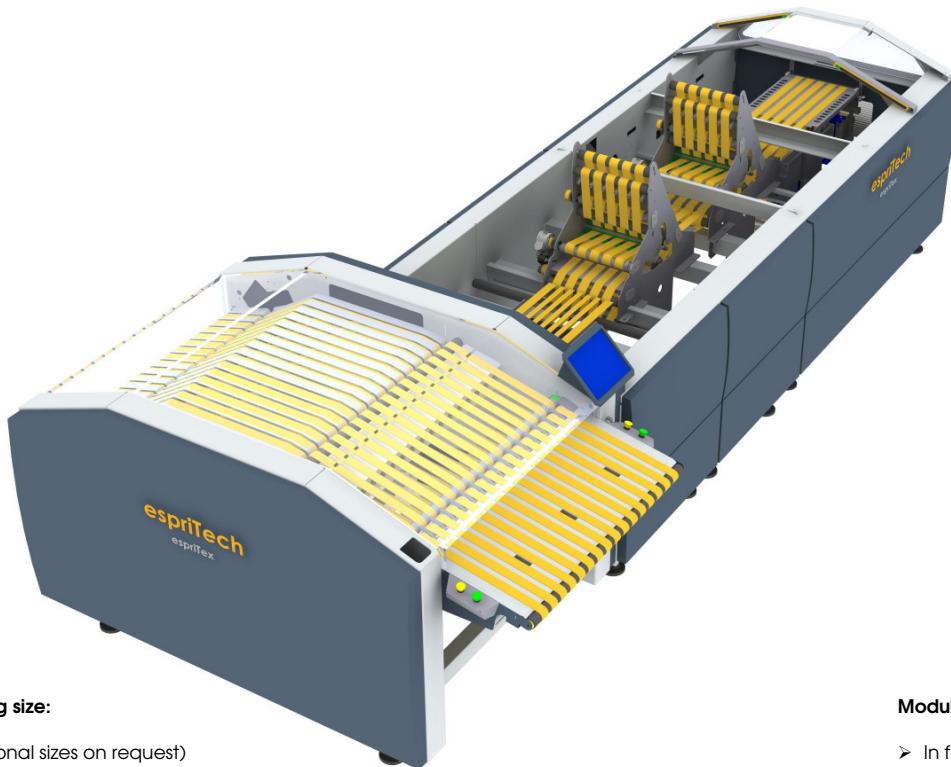

Towel Folder, boarder all around

Type Black Opal

espriTech GmbH • Gislere 2 • CH-3266 Wiler bei Seedorf
Switzerland

espriTech

The **Black Opal** folding machine is for the folding and stacking of towels and other flat products, - woven, non woven, non-elastic flat pieces.

This installation is a stand - alone unit. The folding machine is able to work up various material types including terry, cotton, sateen, mixture fabric, polyester/cotton and flannel.

The feeding edges of the pieces are shown as outside fold or hidden as inside fold.

Feeding size:

(Additional sizes on request)

- W = 7³/₄" - 47" / 200mm - 1200mm
- L = 16" - 79" / 400mm - 2000mm

Production:

- One operator for manual feeding
- Up to 1050 pieces / h

Modules:

- In feed Table
- Lateral fold A (by reversing & air blast)
- Lateral fold B (by reversing & air blast)
- Lateral fold C (by reversing & air blast)
- 90° Transport
- Cross fold A (by swing arm)
- Cross fold B (by reversing & air blast)
- Cross fold C (by reversing & air blast)
- Stacker