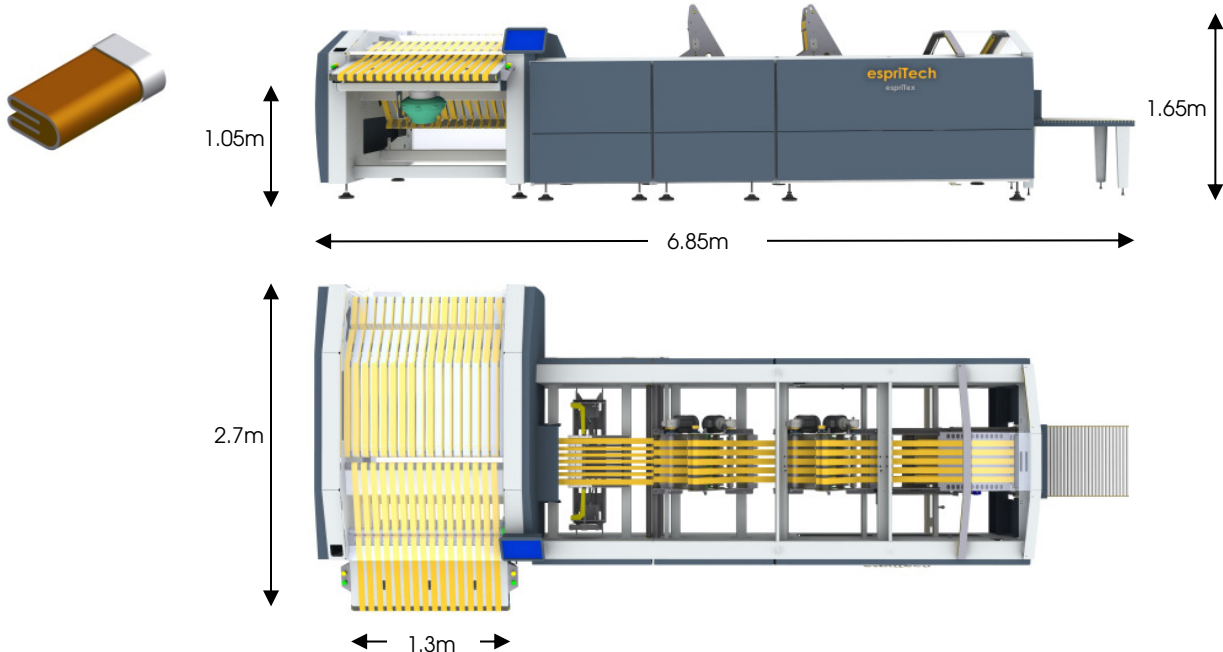

This installation is a stand - alone unit. The folding machine is able to work up various material types including terry, cotton, sateen, mixture fabric, polyester/cotton and flannel.

The feeding edges of the pieces are shown as outside fold or hidden as inside fold.

Feeding size:

(Additional sizes on request)

- W = 7³/₄" - 47" / 200mm - 1200mm
- L = 16" - 79" / 400mm - 2000mm

Production:

- One operator for manual feeding
- Up to 1050 pieces / h

Modules:

- In feed Table
- Lateral fold A (by reversing & air blast)
- Lateral fold B (by reversing & air blast)
- Lateral fold C (by reversing & air blast)
- 90° Transport
- Cross fold A (by swing arm)
- Cross fold B (by reversing & air blast)
- Cross fold C (by reversing & air blast)
- Stacker

➤ 4rd fold

➤ Fix dimension 1

➤ Fix dimension 2

➤ S – fold

➤ M - fold

Technical data:

- 230/400V 50/60Hz, 3 phases/N/PE, approx 10kW
- Compressed air 6Bar / 87psi
- 240 l/min air consumption

Control system:

- Beckhoff TwinCAT, PC- Windows
- 15" Touchscreen
- 40'000 program spaces
- Remote access (Internet)

Options

- Cooling System
- On request

Business contact:

espritech

espritech GmbH
Gisleren 2
CH-3266 Wiler bei Seedorf
Switzerland