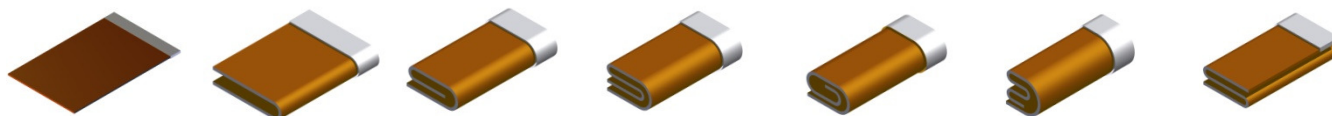

Folding pattern:

➤ 120 Folding constellations

➤ Top fold (visible boarder)

➤ Inside fold (hidden boarder)

Folding pattern lateral fold section:

➤ Bypass

➤ Half fold

➤ 3rd fold

➤ 4rd fold

➤ Fix dimension 1

➤ Fix dimension 2

➤ S – fold

Folding pattern cross fold section:

➤ Bypass

➤ Half fold

➤ 3rd fold

➤ 4rd fold

➤ Fix dimension 1

➤ Fix dimension 2

➤ S – fold

➤ M - fold

Technical data:

- 230/400V 50/60Hz, 3 phases/N/PE, approx 10kW
- Compressed air 6Bar / 87psi
- 240 l/min air consumption

Control system:

- Beckhoff TwinCAT, PC- Windows
- 15" Touchscreen
- 40'000 program spaces
- Remote access (Internet)

Options

- Cooling System
- On request

Business contact:

espritech

espritech GmbH
Gisleren 2
CH-3266 Wiler bei Seedorf
Switzerland

www.espritech.ch
info@espritech.ch

T: +41 32 530 22 78
F: +41 32 530 22 79

Manufactured by:

esprITex

esprITex GmbH
Gisleren 2
CH-3266 Wiler bei Seedorf
Switzerland