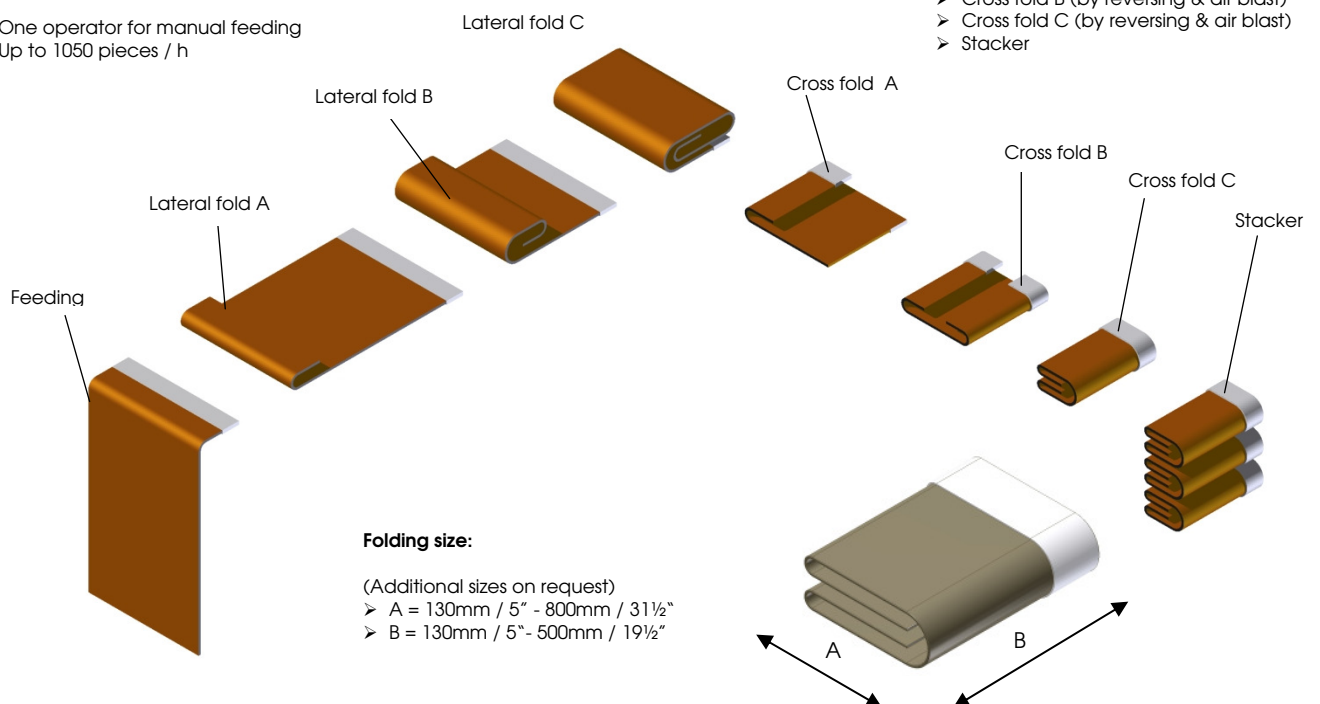

This installation is a stand - alone unit. The folding machine is able to work up various material types including terry, cotton, sateen, mixture fabric, polyester/cotton and flannel.

The feeding edges of the pieces are shown as outside fold or hidden as inside fold.

Feeding size:

(Additional sizes on request)

- W = 7³/₄" - 47" / 200mm - 1200mm
- L = 16" - 79" / 400mm - 2000mm

Production:

- One operator for manual feeding
- Up to 1050 pieces / h

Modules:

- In feed Table
- Lateral fold A (by reversing & air blast)
- Lateral fold B (by reversing & air blast)
- Lateral fold C (by reversing & air blast)
- 90° Transport
- Cross fold A (by swing arm)
- Cross fold B (by reversing & air blast)
- Cross fold C (by reversing & air blast)
- Stacker

Folding pattern:

➤ 120 Folding constellations

➤ Top fold (visible boarder)

➤ Inside fold (hidden boarder)

Folding pattern lateral fold section:

➤ Bypass

➤ Half fold

➤ 3rd fold

➤ 4rd fold

➤ Fix dimension 1

➤ Fix dimension 2

➤ S – fold

Folding pattern cross fold section:

➤ Bypass

➤ Half fold

➤ 3rd fold